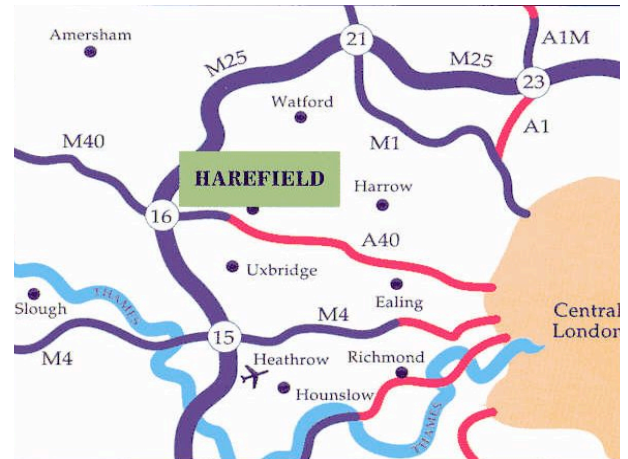

## How to get to Norgine, Harefield

**Norgine  
Chaplin House  
Widewater Place  
Moorhall Road  
Harefield  
Uxbridge  
Middlesex  
UB9 6NS**

**Tel: +44 (0) 1895 826 600  
Fax: +44 (0) 1895 825 865**

### By Car

- ❑ From the M25, exit at Junction 16 on the M40 towards London.
- ❑ From the M40, exit at Junction 1 (1 mile east of M25), and take the A40 north (direction Gerrards Cross)
- ❑ After ½ mile, at the traffic lights, turn right on the A412 (direction Watford).
- ❑ After ½ mile, the road passes under a railway bridge. Take the 2<sup>nd</sup> right turn, 200 yards after the bridge, on to Moorhall Road.
- ❑ After approximately ½ mile, the road passes over a canal. Widewater Place is immediately on the left.
- ❑ **To locate Chaplin House**  
Chaplin House entrance is on the central left hand side of the site.

### By Train

Trains run from London Marylebone to Denham approximately every half an hour depending on the time of day.

### By Tube

The nearest tube station is Uxbridge or Hillingdon on the Metropolitan line. Tubes run approximately every 10 to 15 minutes.